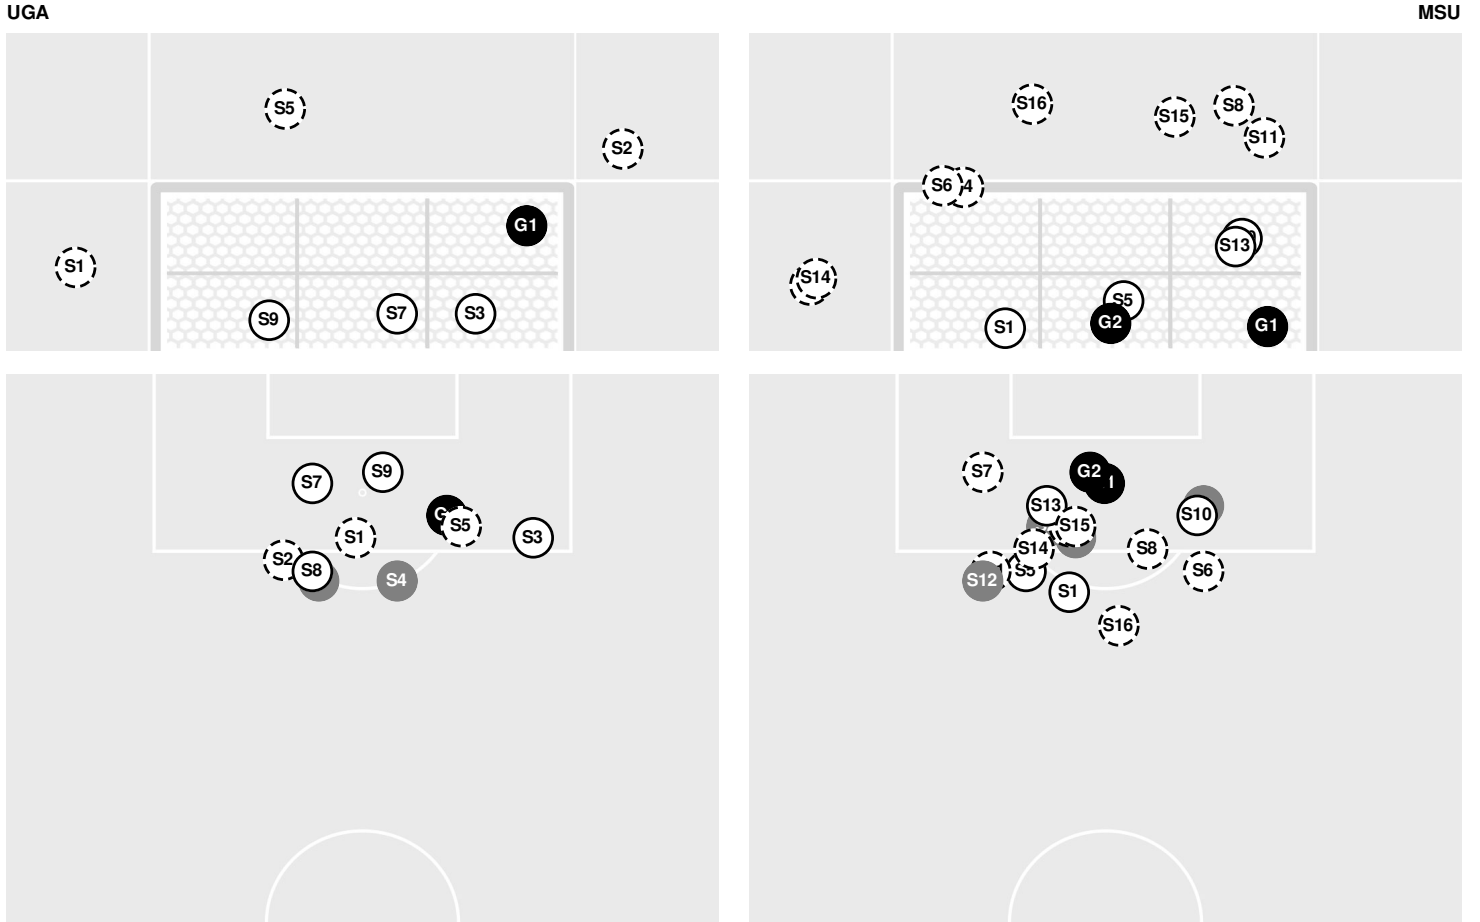

- 72:14 MSU substitution: Martinez-Montoya, Aitana for Main, Zoe.
- 72:14 MSU substitution: Schoefberger, Naila for Mathurin, Ruthny.
- 72:14 UGA substitution: Filson, Millie for Chinaea, Jocelyn.
- 72:14 UGA substitution: Penn, Tori for Staude, Kiera.
- 72:14 UGA substitution: Denigan, Summer for Brelage, Sophia.
- 72:15 Shot by MSU Izquierdo, Ilana, SAVE Brown, Jordan.
- 73:59 Shot by MSU Wadsworth, Maggie WIDE LEFT.
- 74:34 UGA substitution: Torbert, Dasia for White, Hannah.
- 74:34 UGA substitution: Unkraut, Abby for Filson, Millie.
- 76:15 Foul on Mississippi St..
- 78:01 UGA substitution: White, Hannah for Detrizio, Margie.
- 78:01 MSU substitution: Bergen, Sierra for Wadsworth, Maggie.
- 78:34 Foul on Georgia.
- 78:35 Shot by MSU Martinez-Montoya, Aitana HIGH.
- 80:05 Shot by UGA Torbert, Dasia, SAVE Anderson, Maddy.
- 80:13 Corner kick by UGA [80:13].
- 80:36 Foul on Georgia.
- 83:30 Foul on Mississippi St..
- 84:17 MSU substitution: Main, Zoe for Lopper, Price.
- 84:17 MSU substitution: Mathurin, Ruthny for Bergen, Sierra.
- 84:17 UGA substitution: Staude, Kiera for Unkraut, Abby.
- 85:41 GOAL by MSU Izquierdo, Ilana, Assist by Johnson, Hannah, goal number 2 for season.

### MISSISSIPPI ST. 2, GEORGIA 0

- 85:42 UGA substitution: Detrizio, Margie for Penn, Tori.
- 86:20 Shot by MSU Johnson, Hannah HIGH.
- 86:40 Foul on Mississippi St..
- 87:32 Foul on Mississippi St..
- 87:36 Shot by UGA Torbert, Dasia, SAVE Anderson, Maddy.
- 88:31 Foul on Georgia.
- 90:00 End of period [90:00].

### MISSISSIPPI ST. 2, GEORGIA 0

**Officials:** Elvis Mahmutovic, Jarred Mosher, Shevah Rezaee, Kyle Johnston

Shots by Half Intervals	UGA	1st Half	2nd Half
		UGA	4
	MSU	7	11

Shot Chart

S Shot Off Target   
 S Shot On Target   
 S Blocked   
 G Goal / Own Goal