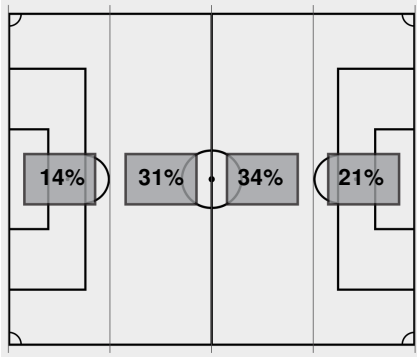

**Cautions and ejections:**

YC - MSU #7 66:46

Stadium: Turner Soccer Complex

Officials: Referee: Elvis Mahmutovic; Asst. Referee: Jarred Mosher; Shevah Rezaee; Alt. Official: Kyle Johnston;

Offsides: Mississippi St. 0, Georgia 1.

**Officials:** Elvis Mahmutovic, Jarred Mosher, Shevah Rezaee, Kyle Johnston

Attacking Direction →

18	TOTAL SHOTS	10
6	SHOTS ON TARGET	5
4	SAVES	4
4	CORNERS	2
0	OFFSIDES	1
1	YELLOW CARDS	0
0	RED CARDS	0
52%	POSSESSION TOTAL	48%